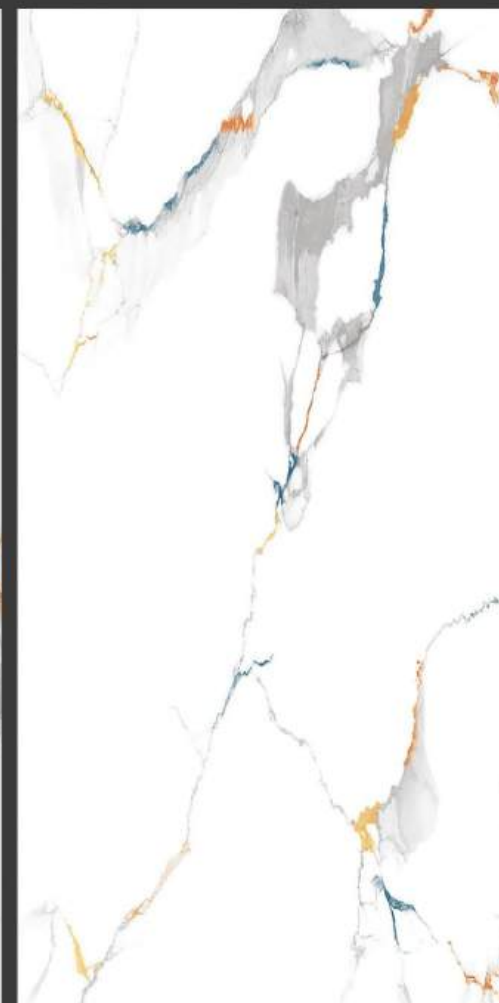

Floor

4mm
Spacer

Design Name:

**Multi
Statuario**

Random - 06 | Glossy Finish

Glossy
Collection

**60x
120cm**

Wall