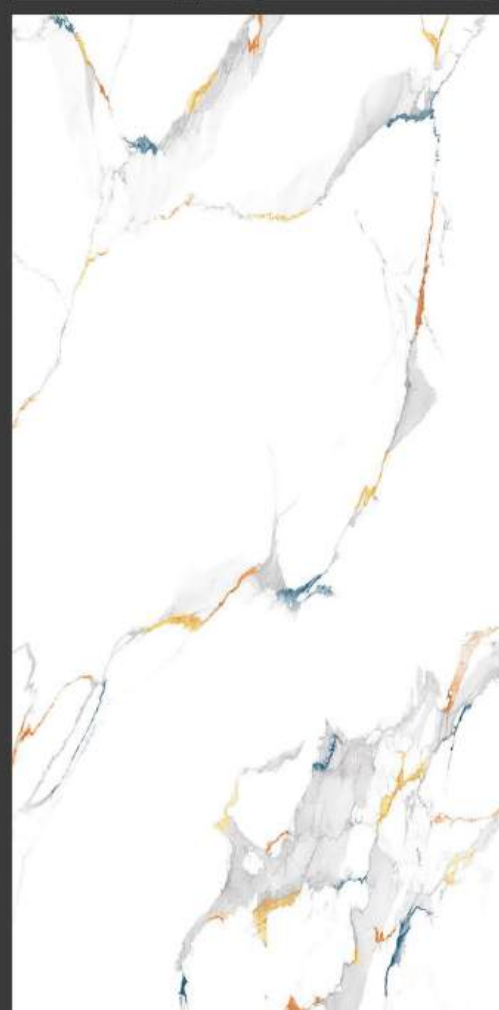

Floor

4mm
Spacer

Design Name:

**Multi
Statuario**

Random - 06 | Glossy Finish

Glossy
Collection

**60x
120cm**

Wall