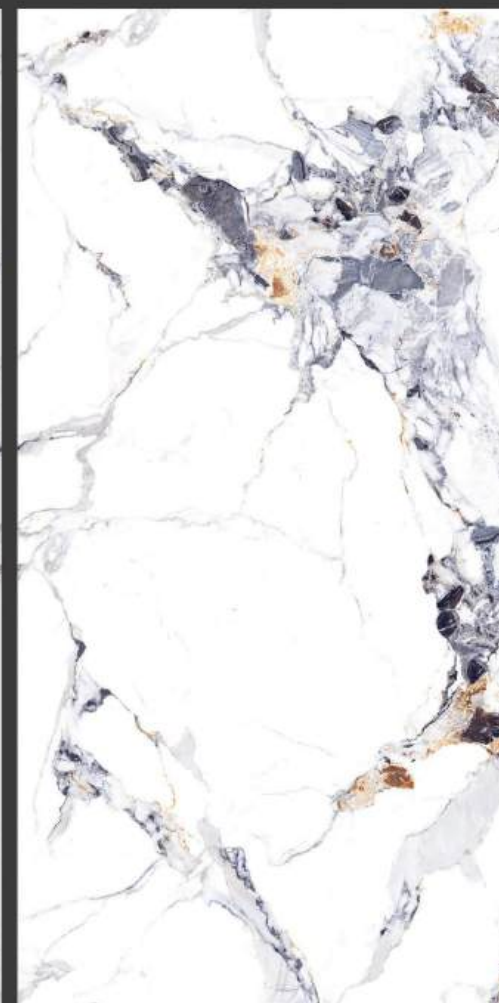

Floor

4mm
Spacer

Design Name:

Natural Statuario Blue

Random - 04 | Glossy Finish

Glossy
Collection

**60x
120cm**

Wall