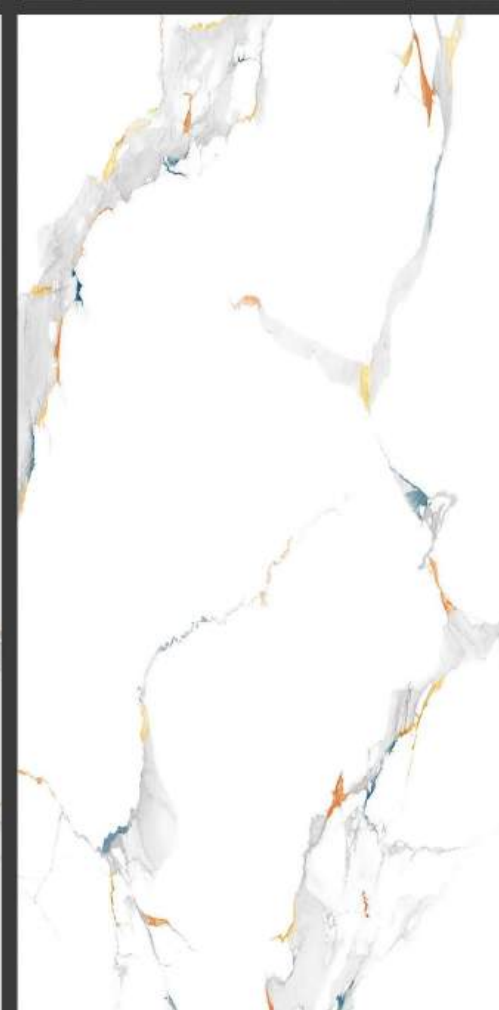

Floor

4mm
Spacer

Design Name:

**Multi
Statuario**

Random - 06 | Glossy Finish

Glossy
Collection

**60x
120cm**

Wall