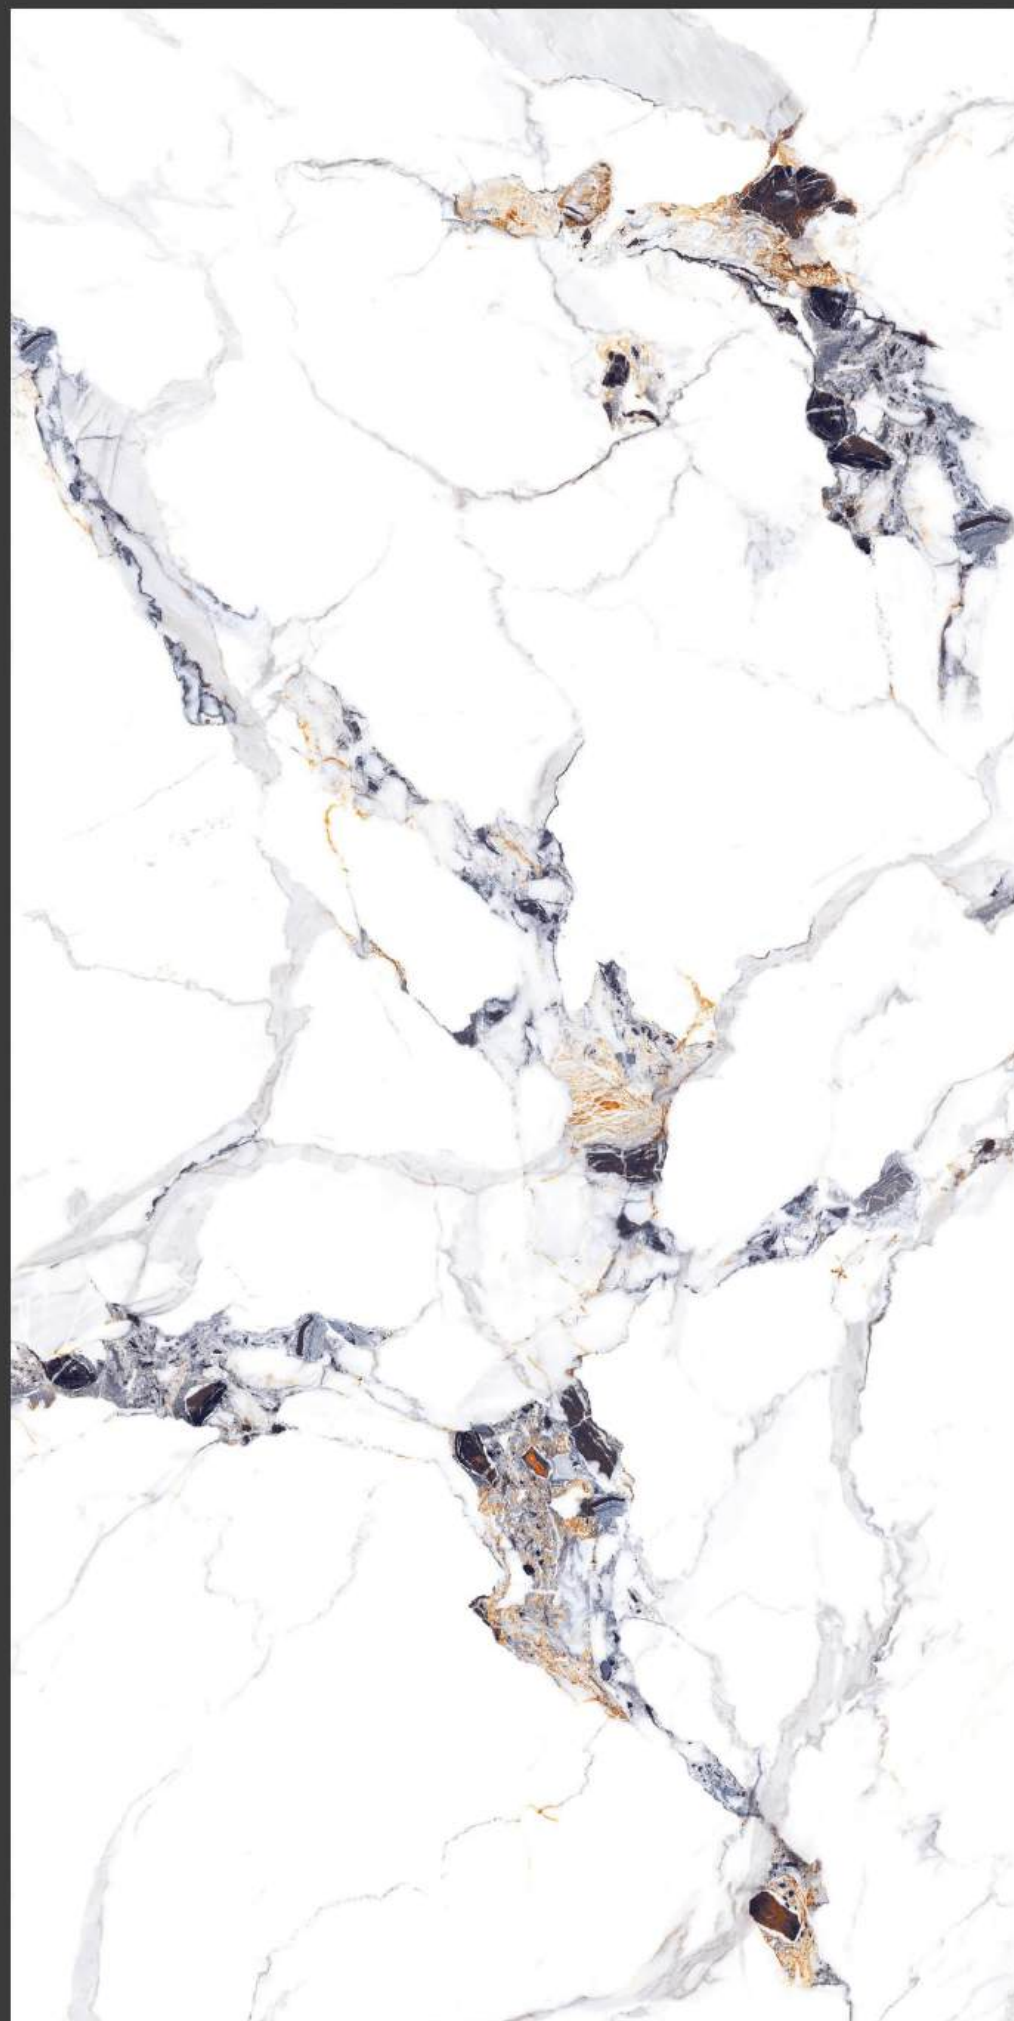

Floor

4mm
Spacer

Design Name:

Natural Statuario Blue

Random - 04 | Glossy Finish

Glossy
Collection

**60x
120cm**

Wall