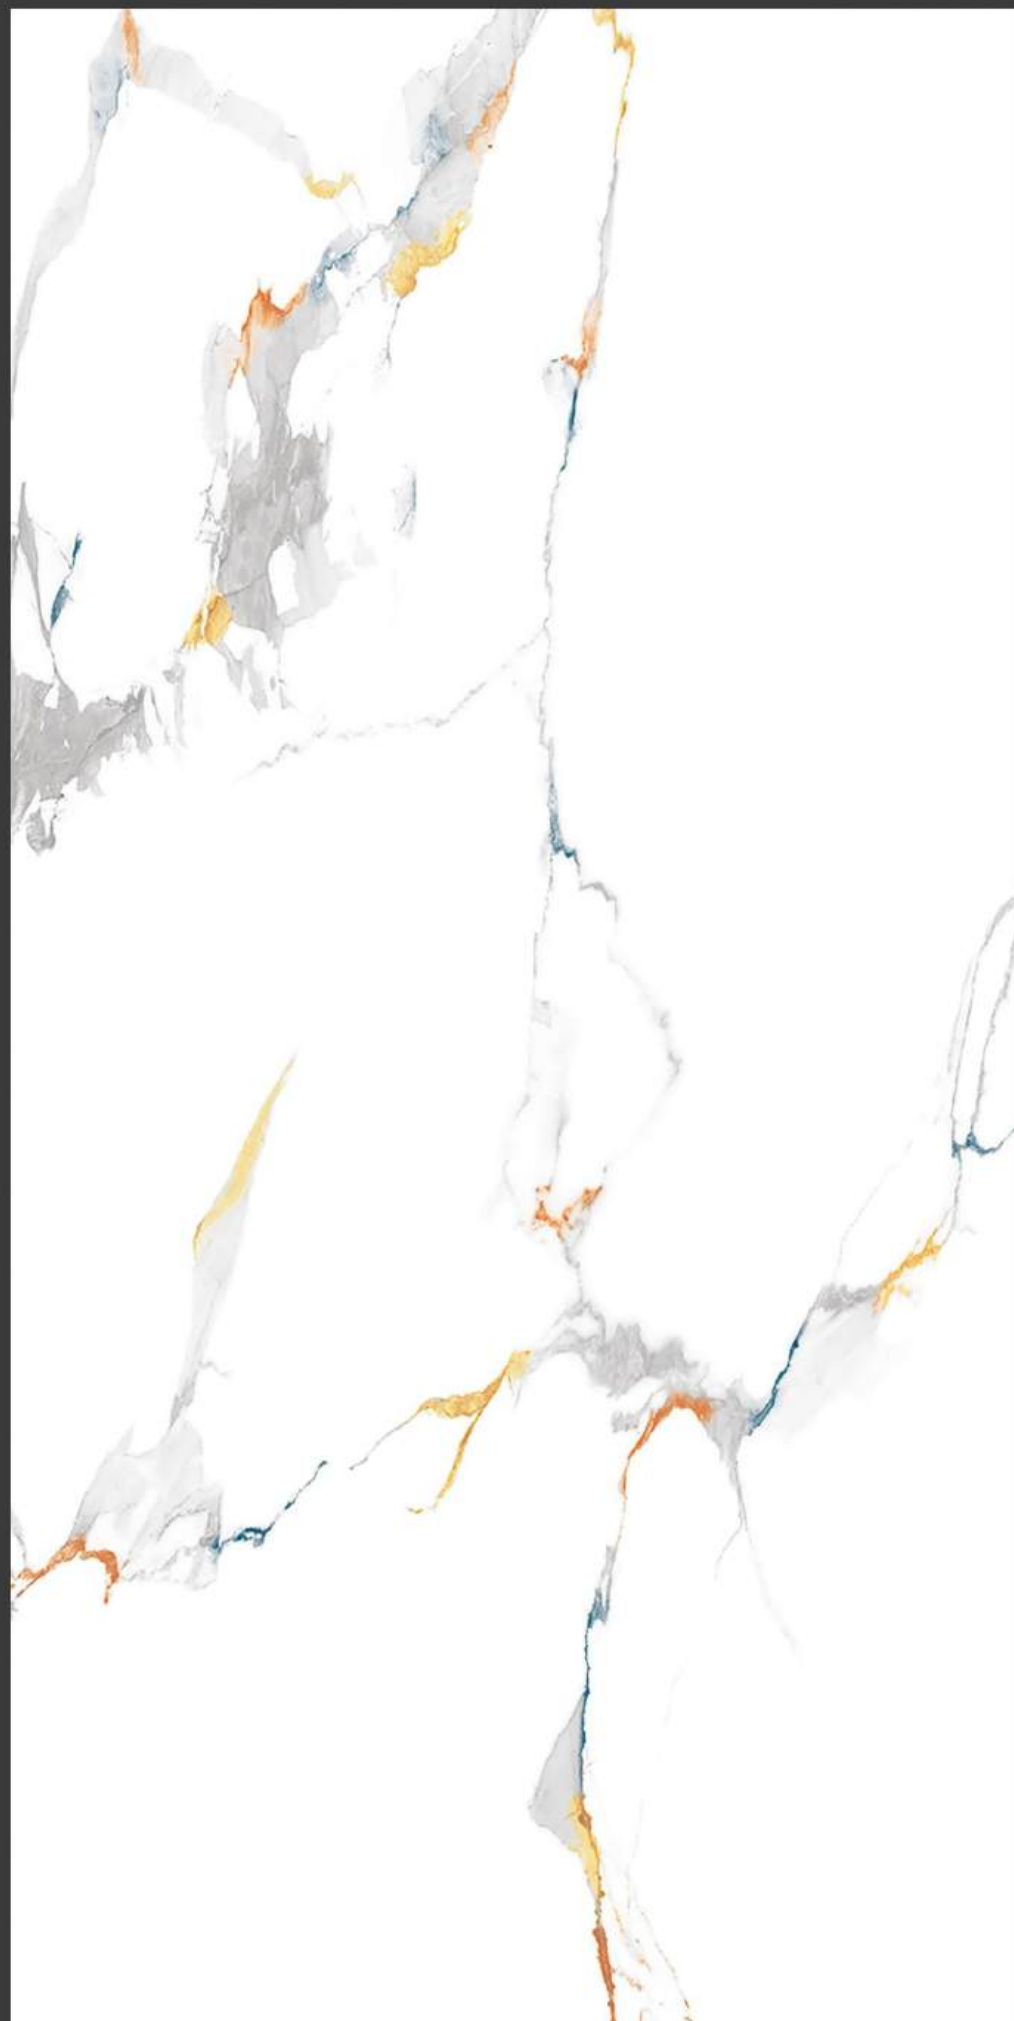

Floor

4mm
Spacer

Design Name:

**Multi
Statuario**

Random - 06 | Glossy Finish

Glossy
Collection

**60x
120cm**

Wall