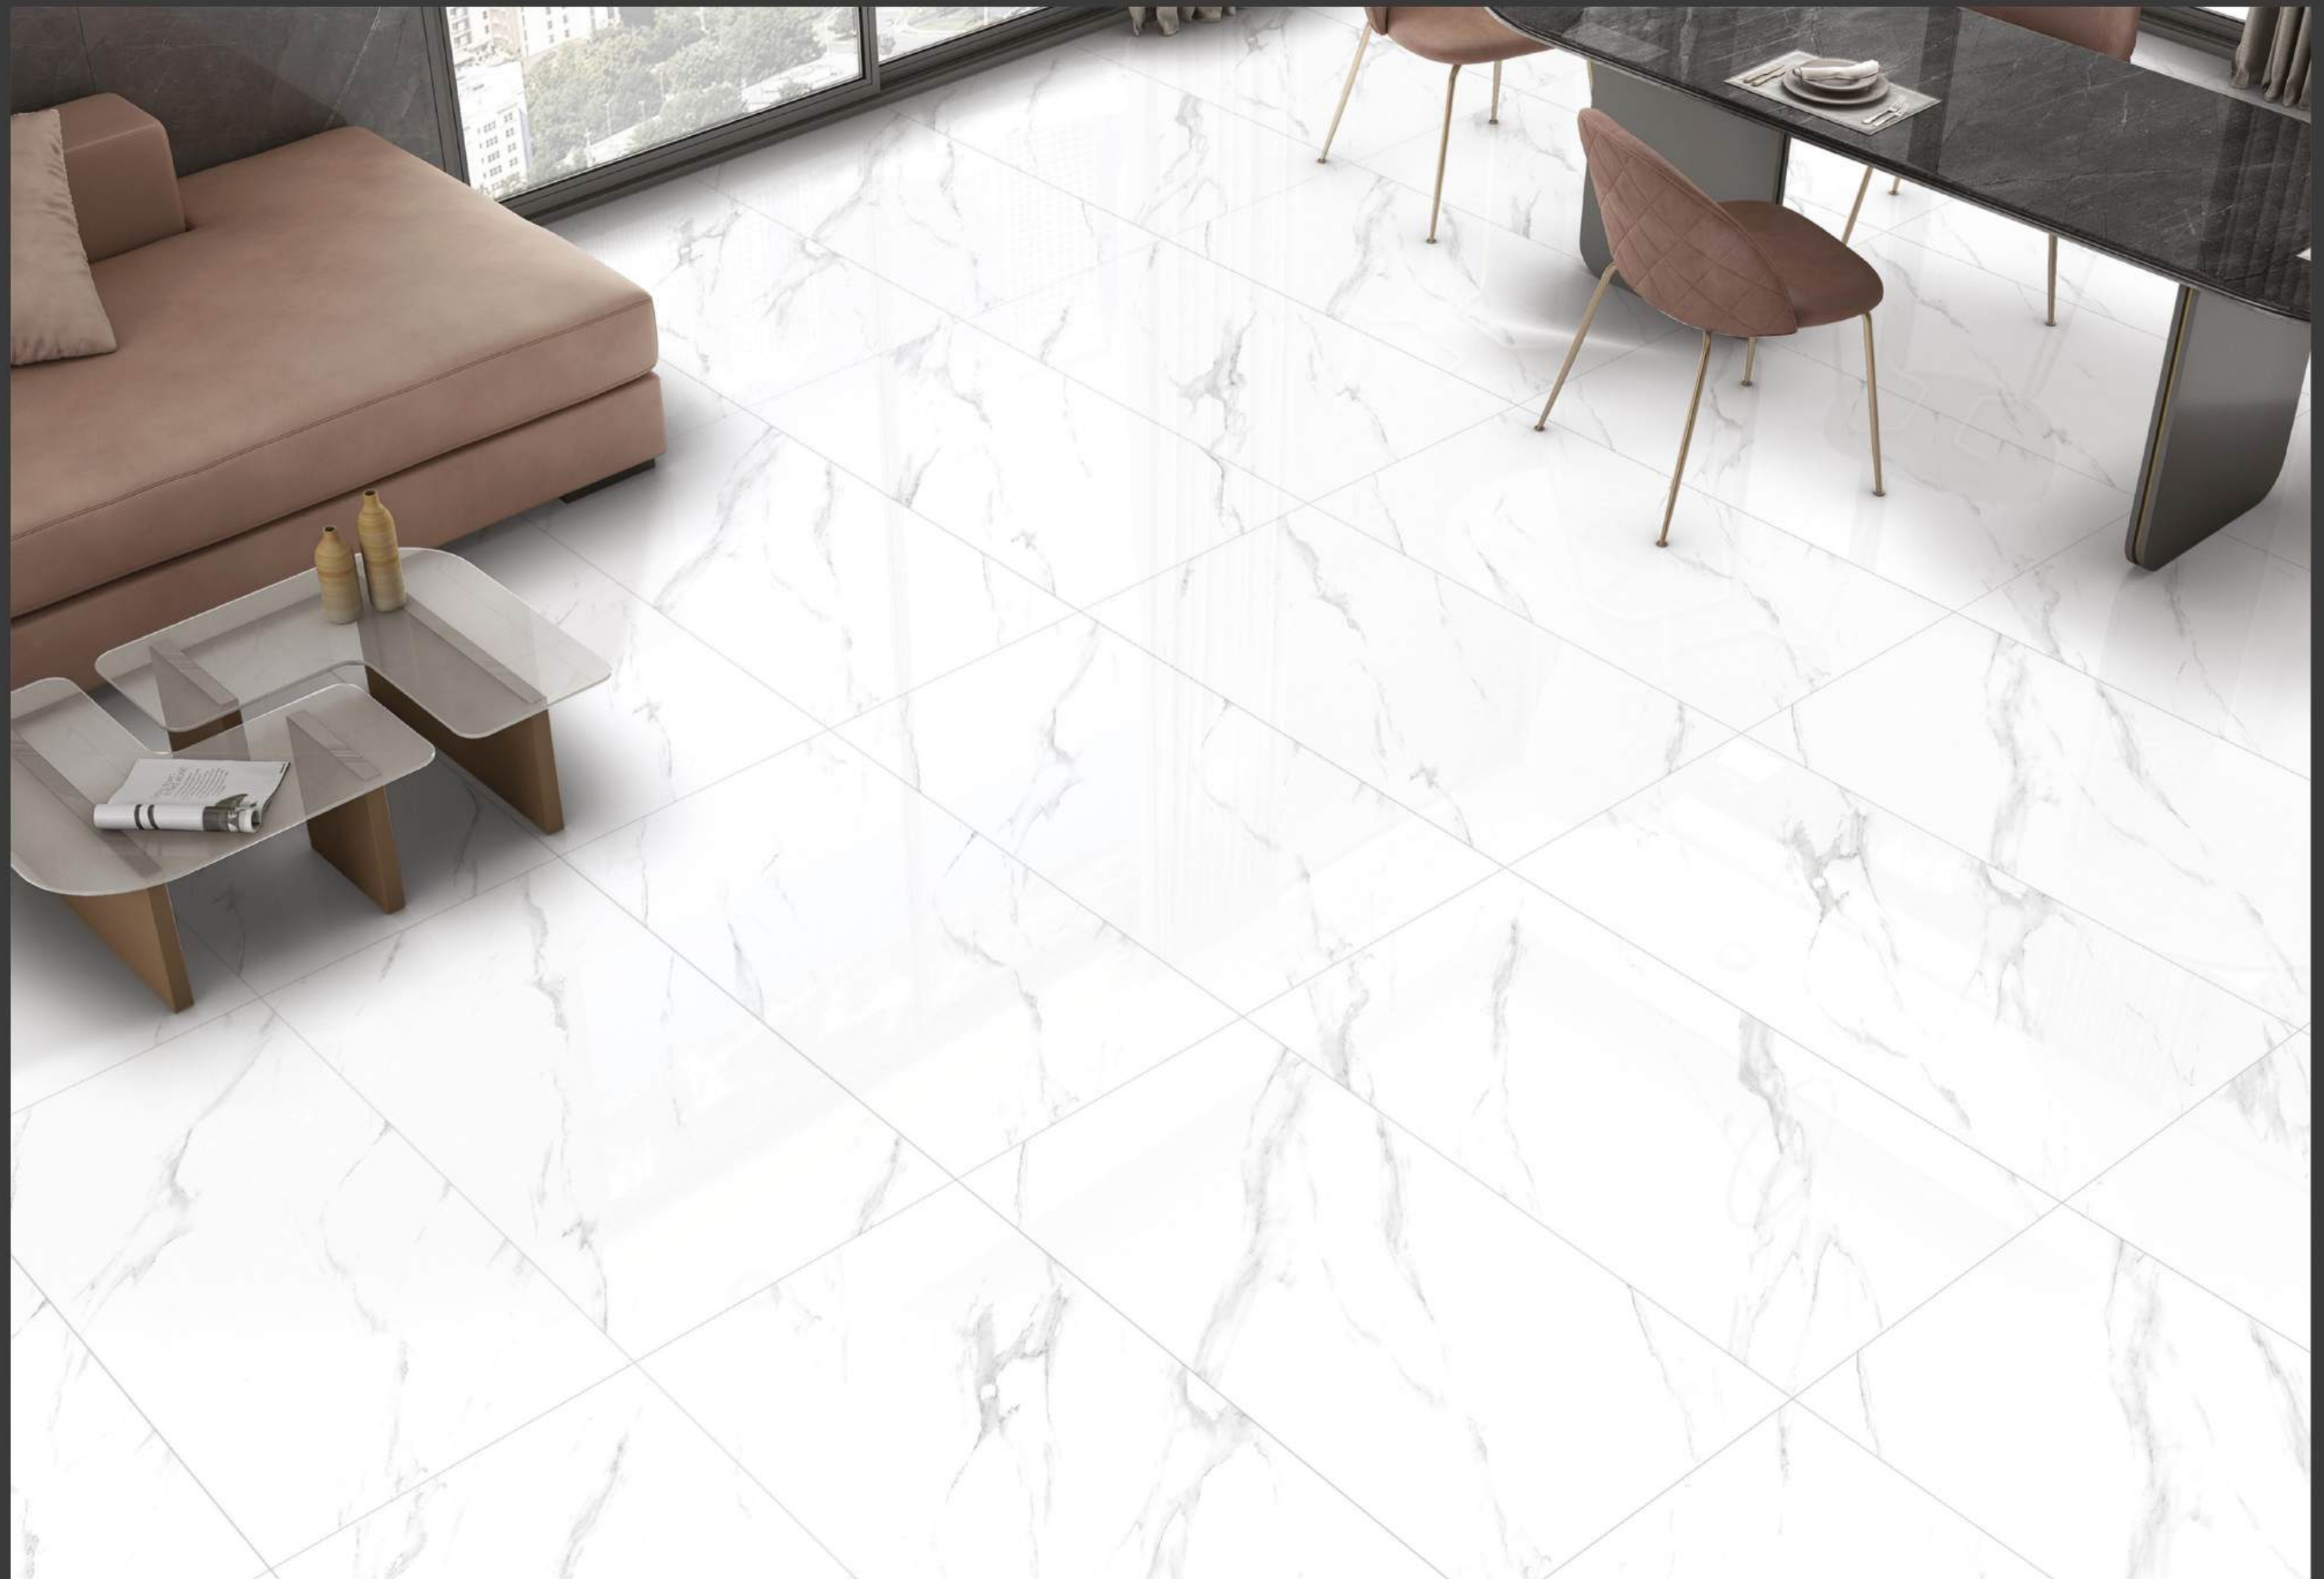

Glossy
Collection

**60x
120cm**

Wall

Floor

4mm
Spacer

Design Name:

**Barera
Gold**

Random - 04 | Glossy Finish