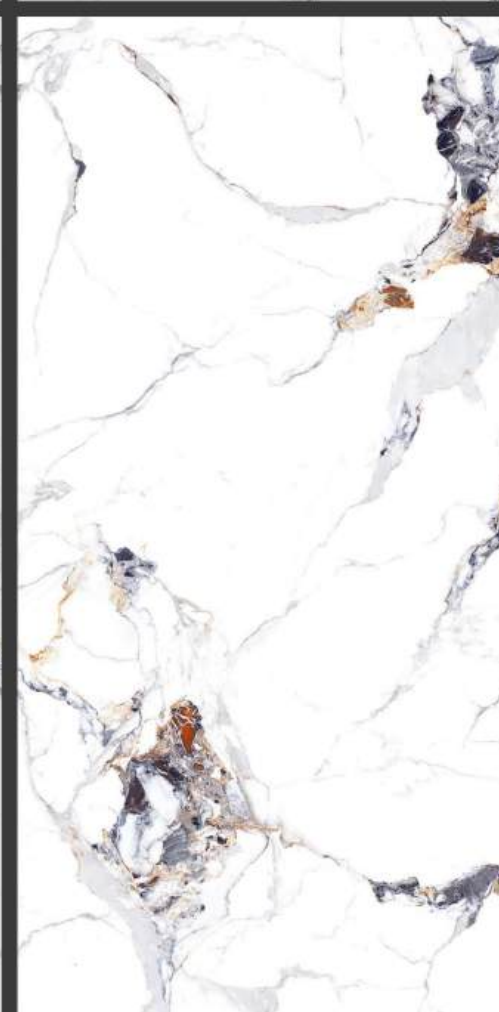

Floor

4mm
Spacer

Design Name:

Natural Statuario Blue

Random - 04 | Glossy Finish

Glossy
Collection

**60x
120cm**

Wall