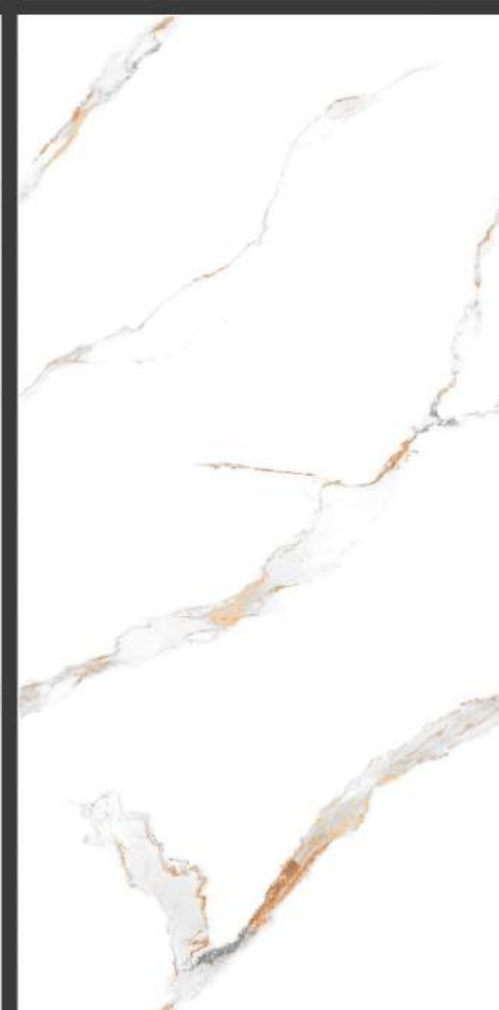

Design Name:

Magic Satuario EL

Random - 04 | Glossy Finish

Glossy
Collection

**60x
120cm**

Wall

Floor

4mm
Spacer