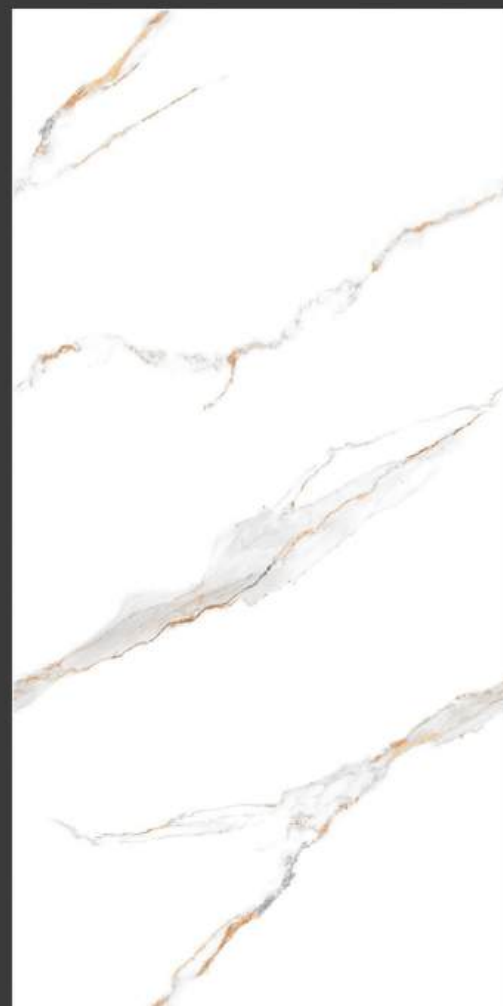

Design Name:

Magic Satuario EL

Random - 04 | Glossy Finish

Glossy
Collection

**60x
120cm**

Wall

Floor

4mm
Spacer