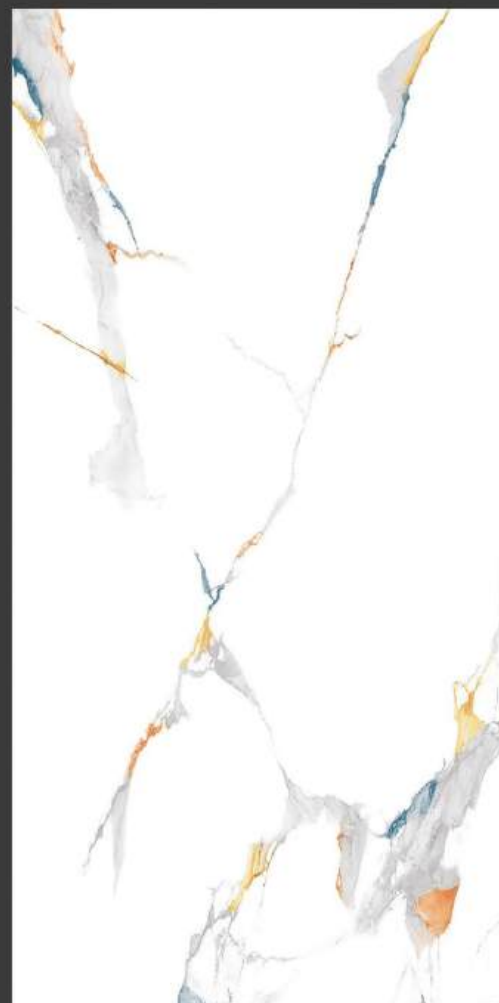

Floor

4mm
Spacer

Design Name:

**Multi
Statuario**

Random - 06 | Glossy Finish

Glossy
Collection

**60x
120cm**

Wall