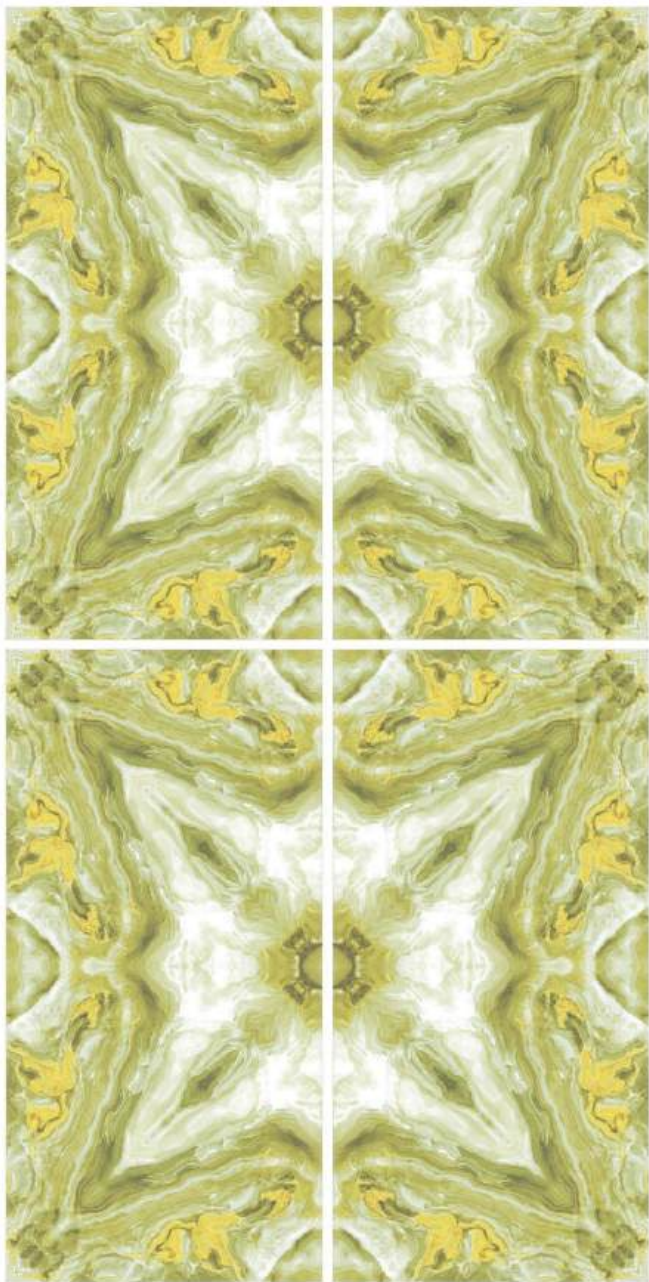

## BM Rocky Silver

Glossy Finish

**60x  
120cm**

**BOOKMATCH**  
COLLECTION

Pattern 1

Pattern 2