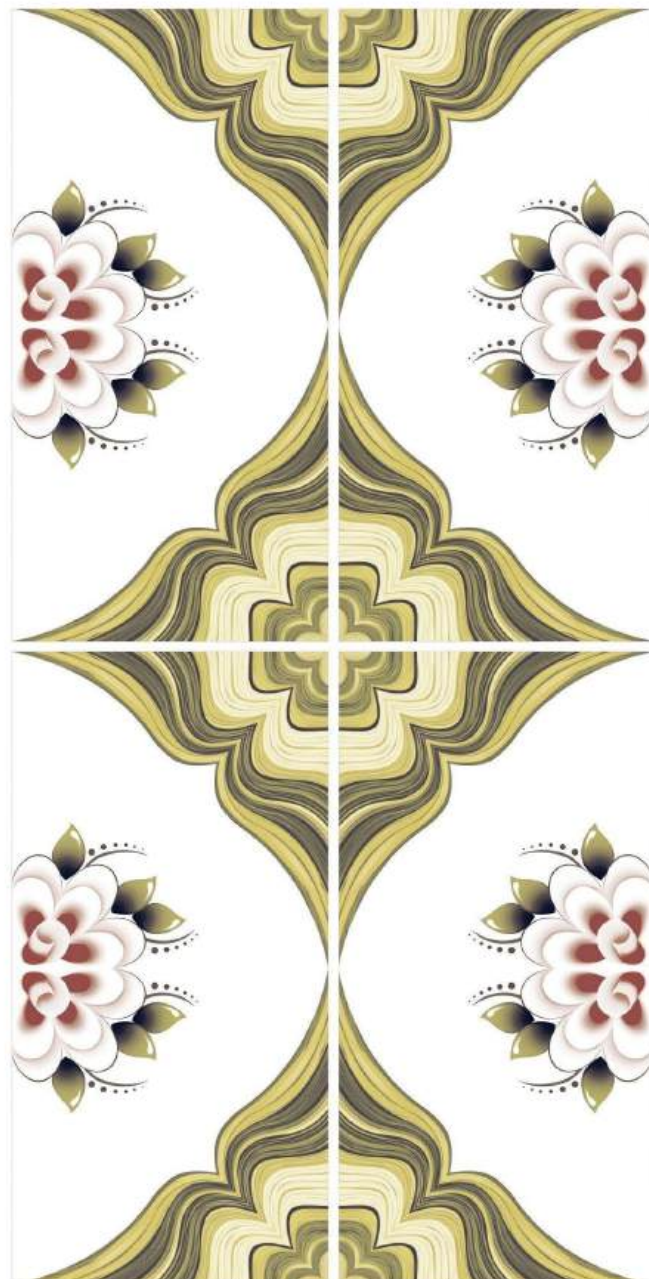

## BM Erathy Mirror

Glossy Finish

**60x  
120cm**

**BOOKMATCH**  
COLLECTION

Pattern 1

Pattern 2