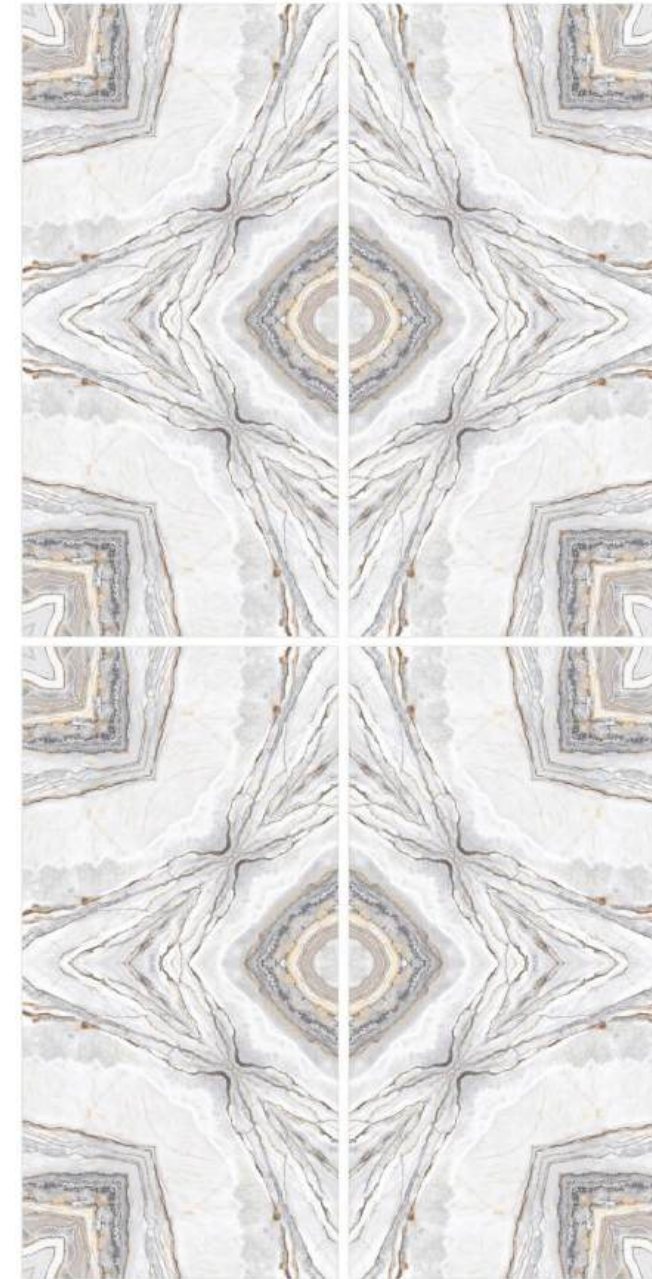

## BM Green Valley

Glossy Finish

**60x  
120cm**

**BOOKMATCH**  
COLLECTION

Pattern 1

Pattern 2