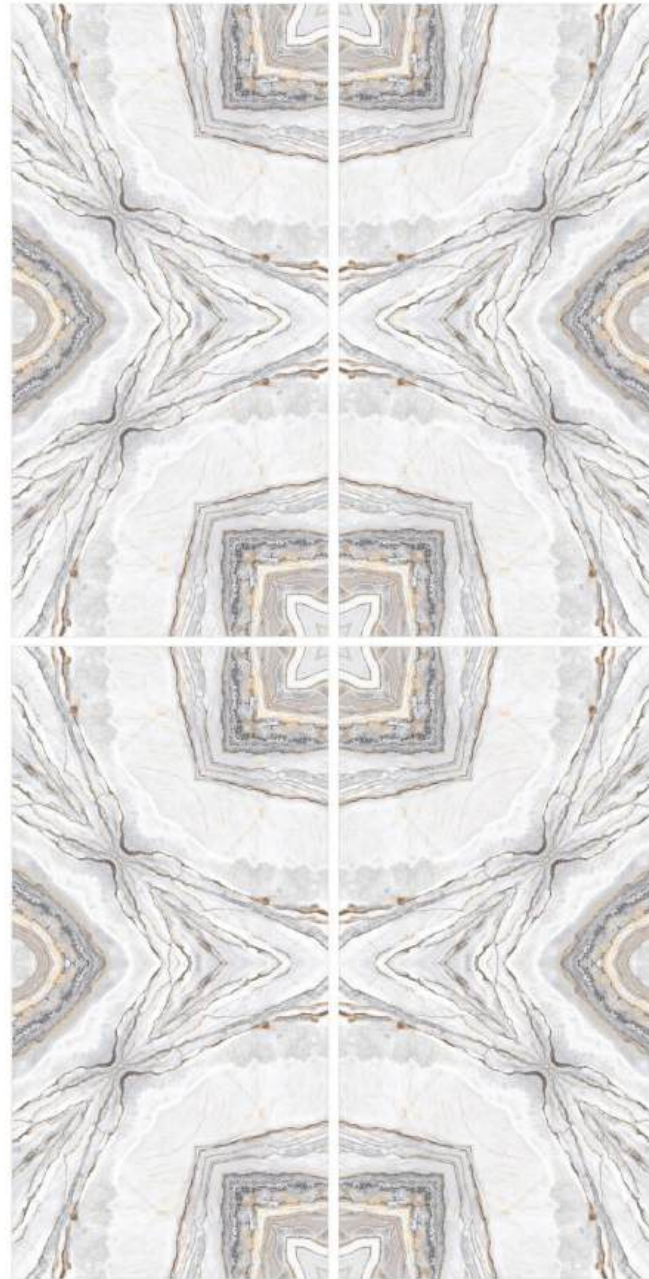

## BM Green Valley

Glossy Finish

**60x  
120cm**

**BOOKMATCH**  
COLLECTION

Pattern 1

Pattern 2